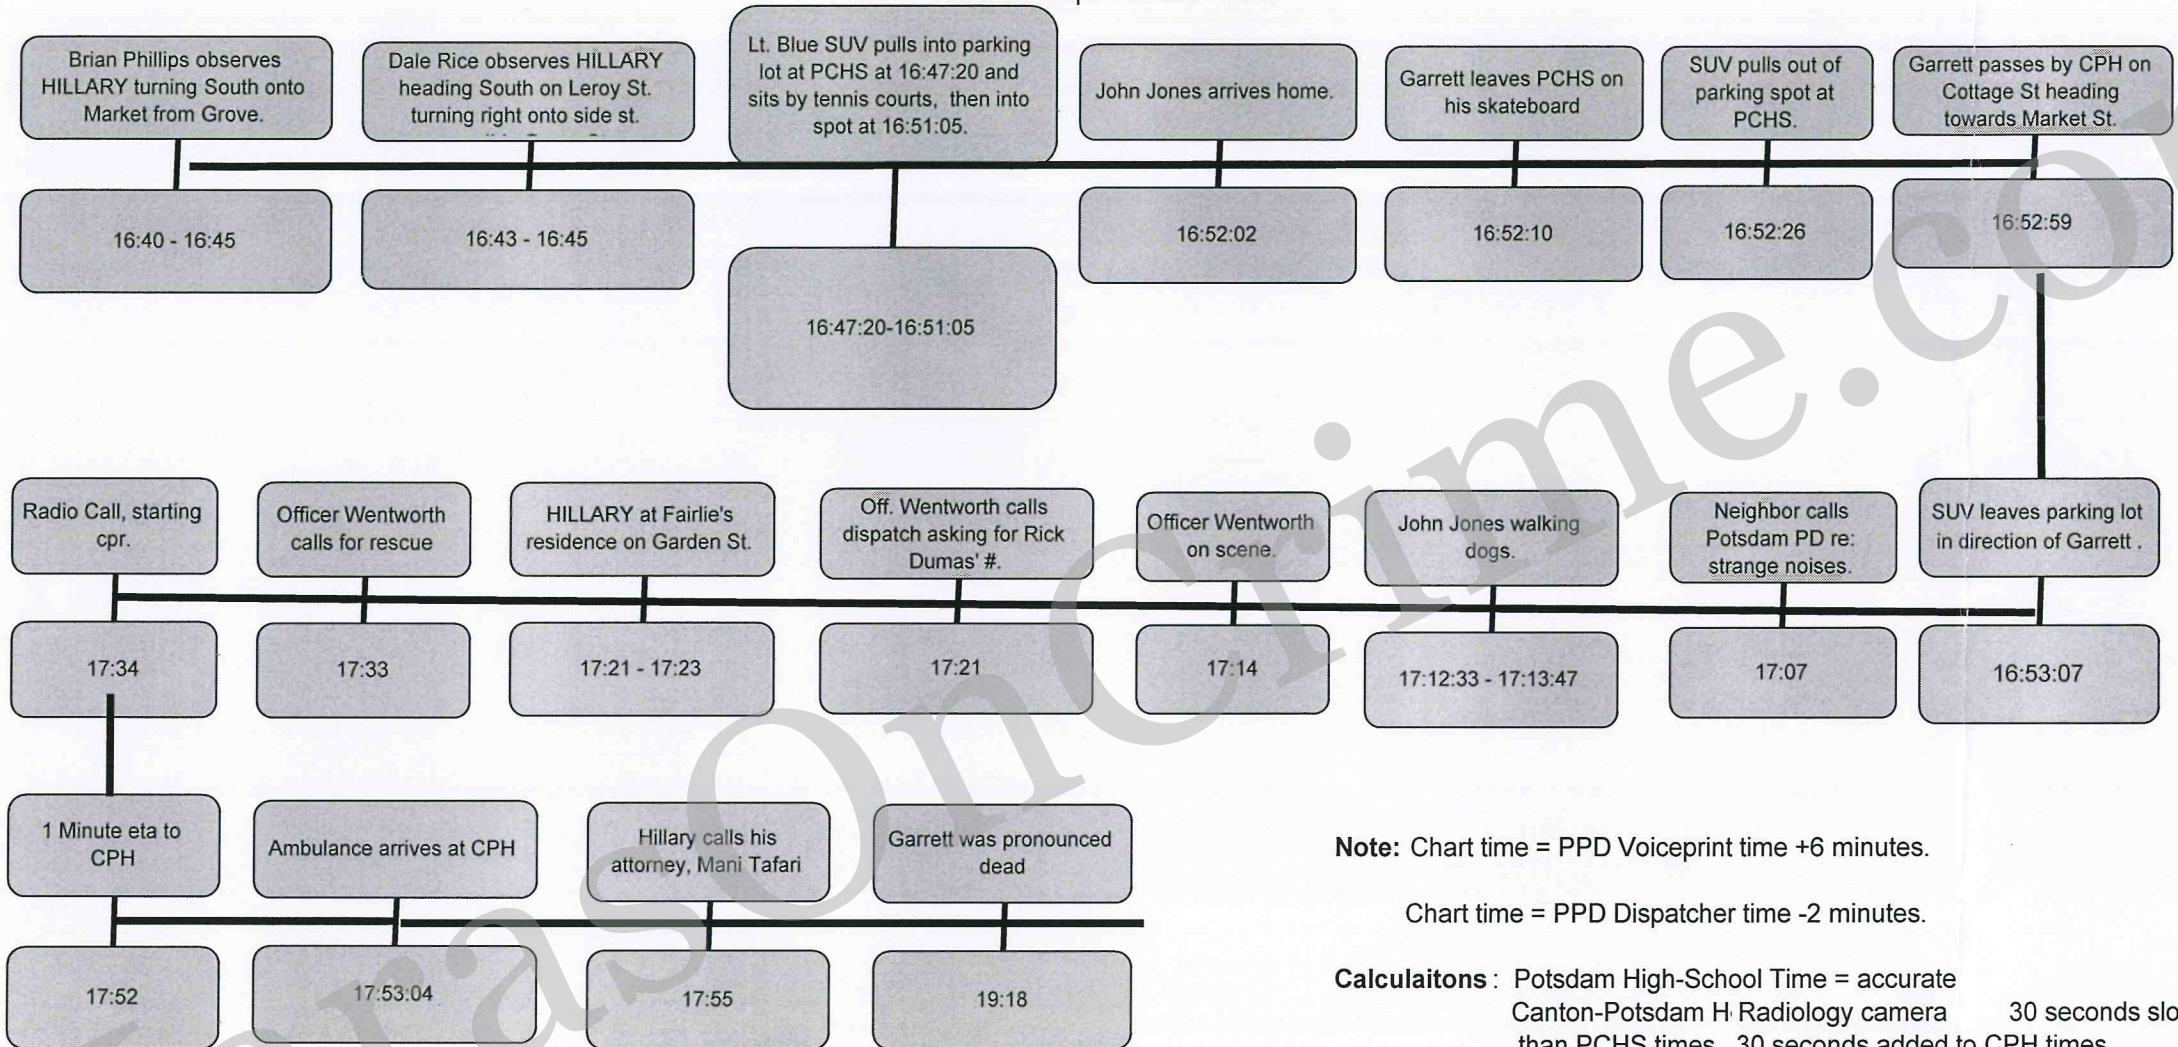

Garrett Phillips Timeline Chart

Note: Chart time = PPD Voiceprint time +6 minutes.

Chart time = PPD Dispatcher time -2 minutes.

Calculaitons : Potsdam High-School Time = accurate
 Canton-Potsdam H Radiology camera 30 seconds slower
 than PCHS times. 30 seconds added to CPH times.